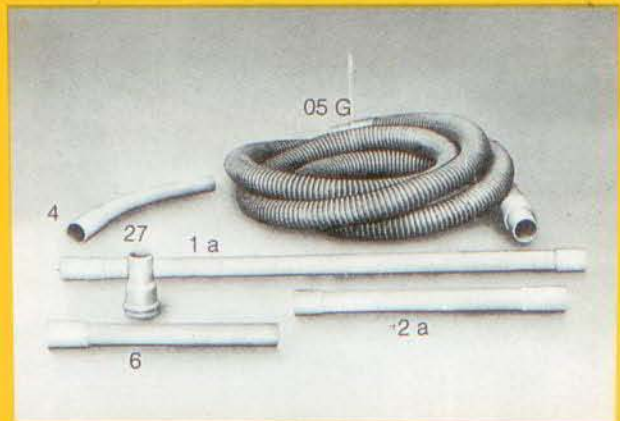

With high-vacuum suction and blowing units equipped with special vacuum pumps, they are many times more powerful than fan-operated cleaners

Application:

Textile mills,
Machine tools,
Chemical industry,
Pharmaceutical industry, etc.

Technical data	Model HE-8000
Motor (3-phase)	7.5 HP
2900 Rotations per min.	5.5 kW
Suction power	8000 mm WG
Air Delivery at the Suction Connection	340 m³/hr
Hose Diameter	50 mm
Capacity of Collecting Container	100 litres
Undercarriage	2 fixed wheels 1 castor wheel
Dimensions: Length x Width x Height	1200 x 470 x 950 mm
Current Supply	4 m. connection cable
Weight	206 kg

Basic set accessories for machine cleaning

- 05 G flexible hose for suction or blowing
- 1 a suction tube, 1 m
- 2 a suction tube 0.5 m
- 4 bowed pipe 30 degrees.
- 6 flat nozzle
- 27 Reducer

The difference between industrial cleaners with blowers and suction cleaners with vacuum pumps

With blower cleaners you can remove by suction dry fly and dust → 20% vacuum → cleaning of store rooms, etc.

Industrial cleaners with blower.
Field of application:
Dust and dry fly.