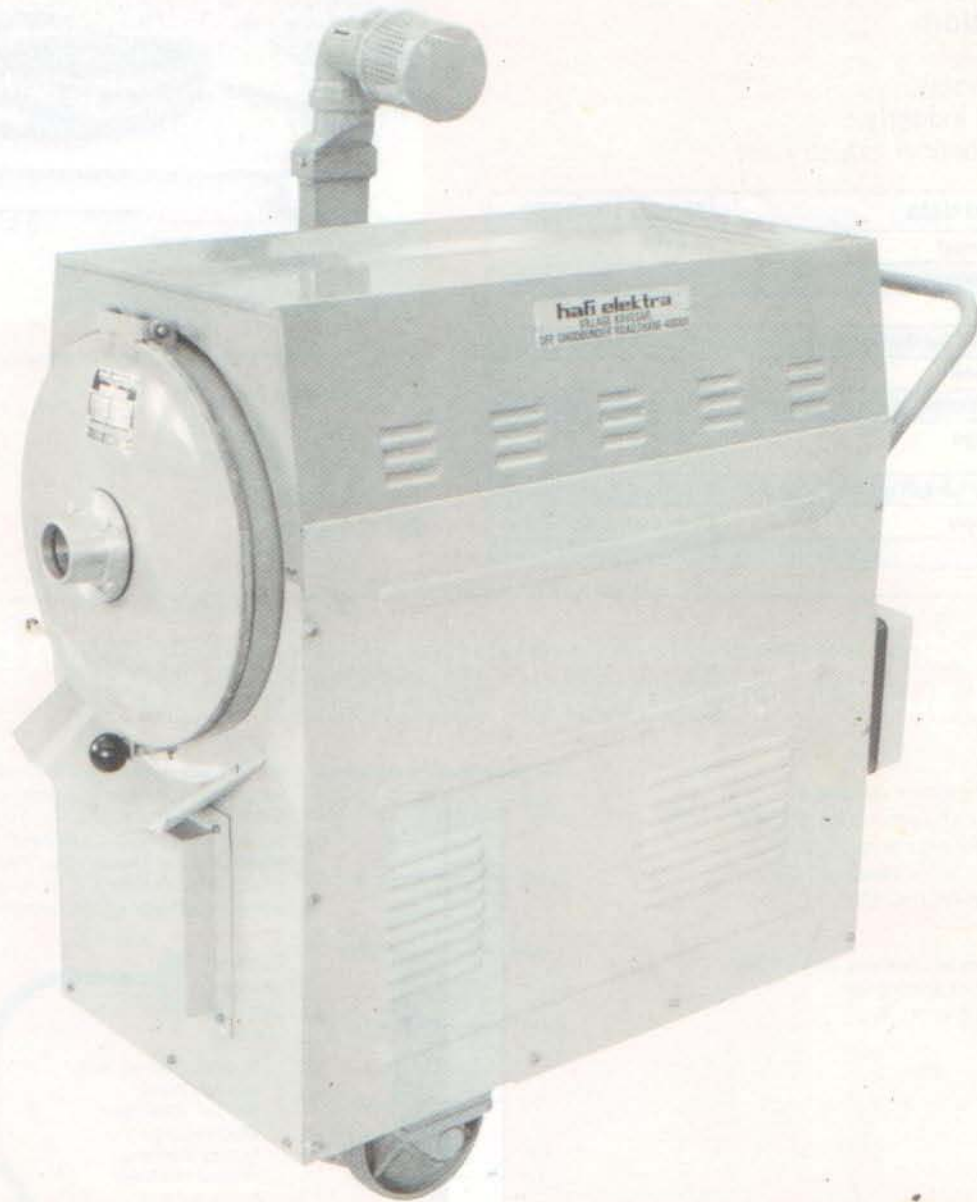

INDUSTRIAL VACUUM CLEANER

MODEL HE 8000

hafi elektra pvt. ltd.

REGD. OFFICE & FACTORY ADDRESS:

HAFI ELEKTRA PVT. LTD.

J-341, MIDC, BHOSARI, PUNE - 411 026, MAHARASHTRA (INDIA).

PH. 020-66125057 / FAX 020-66114439