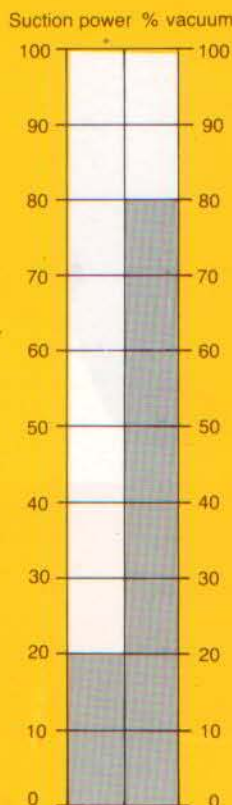

With high-vacuum suction and blowing units equipped with special vacuum pumps, they are many times more powerful than fan-operated cleaners

Application:

Textile mills,
Machine tools,
Chemical industry,
Pharmaceutical industry, etc.

Technical data	Model HE-8000
Motor (3-phase)	7.5 HP
2900 Rotations per min.	5.5 kW
Suction power	8000 mm WG
Air Delivery at the Suction Connection	340 m³/hr
Hose Diameter	50 mm
Capacity of Collecting Container	100 litres
Undercarriage	2 fixed wheels 1 castor wheel
Dimensions: Length x Width x Height	1200 x 470 x 950 mm
Current Supply	4 m. connection cable
Weight	206 kg

Basic set accessories for machine cleaning

- 05 G flexible hose for suction or blowing
- 1 a suction tube, 1 m
- 2 a suction tube 0.5 m
- 4 bowed pipe 30 degrees.
- 6 flat nozzle
- 27 Reducer

The difference between industrial cleaners with blowers and suction cleaners with vacuum pumps

With blower cleaners you can remove by suction dry fly and dust → 20% vacuum → cleaning of store rooms, etc.

Industrial cleaners with blower.
Field of application:
Dust and dry fly.

With suction cleaners equipped with vacuum pumps you can pick up anything that can pass along the suction hose; fly, dust, grease, oil, greasy dirt. → Textile machines are cleaned rapidly and thoroughly without blockage of the suction hose.

Suction power max. 80% vacuum

Suction cleaners with vacuum pump.
Field of application:
Machine cleaning
factory cleaning – without blockage of the suction hose.

Note : Do not include cord, plug or switch Our policy is one of continuous improvement and we reserve the right to change the design & specifications without prior notice.

OUR LOCAL AGENT